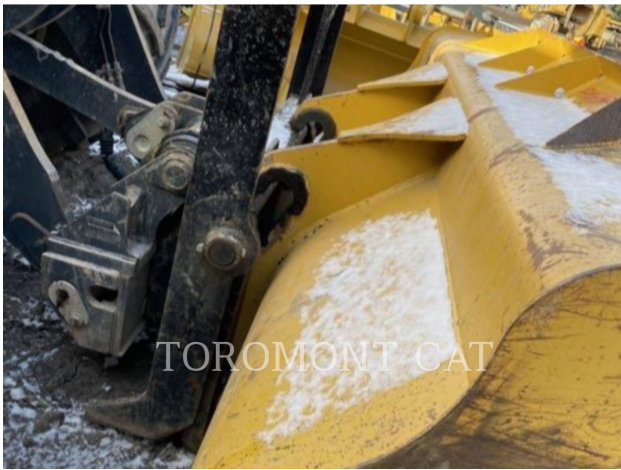

2020 JOHN DEERE 624L

\$177,770.00
CAD

Images

Additional Information

Manufacturer	JOHN DEERE
Year	2020
Hours	7,051 hours
Location	Cambridge, ON
Serial number	707577
Features	<ul style="list-style-type: none">• Beacon• Bucket• Coupler - Quick• Engine Enclosures• Forks• Lift - Standard• Lighting• Mirrors• ROPS - Enclosed
Inventory Type	Used
Model Number	624L
Seller	Toromont CAT
Deposit	\$500.00 CAD