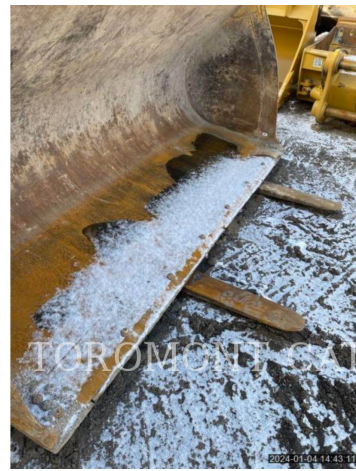

2020 JOHN DEERE 624L

\$177,770.00
CAD

Images

Additional Information

Manufacturer	JOHN DEERE
Year	2020
Hours	7,051 hours
Location	Cambridge, ON
Serial number	707577
Features	<ul style="list-style-type: none">• Beacon• Bucket• Coupler - Quick• Engine Enclosures• Forks• Lift - Standard• Lighting• Mirrors• ROPS - Enclosed
Inventory Type	Used
Model Number	624L
Seller	Toromont CAT
Deposit	\$500.00 CAD