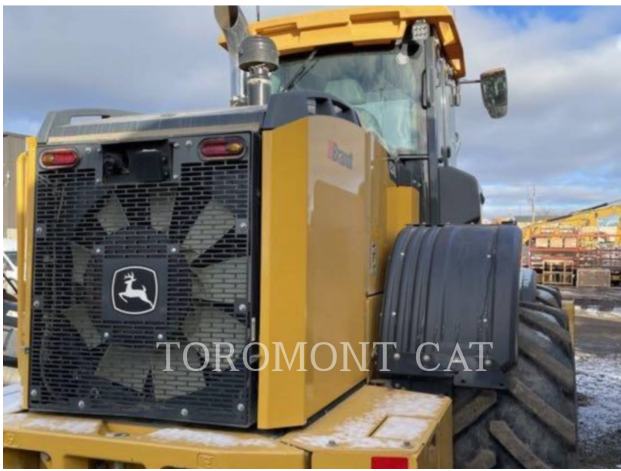

2020 JOHN DEERE 624L

\$177,770.00
CAD

Images

Additional Information

Manufacturer	JOHN DEERE
Year	2020
Hours	7,051 hours
Location	Cambridge, ON
Serial number	707577
Features	<ul style="list-style-type: none">• Beacon• Bucket• Coupler - Quick• Engine Enclosures• Forks• Lift - Standard• Lighting• Mirrors• ROPS - Enclosed
Inventory Type	Used
Model Number	624L
Seller	Toromont CAT
Deposit	\$500.00 CAD